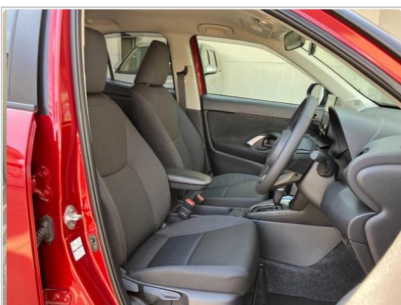

Vehicle Specifications

Reference Id	GN123	Maker	TOYOTA CC
Model Code	YARIS CROSS G	Grade/Trim	
Chassis No	MXPB10-304****	Registration Year / Month	2025/1