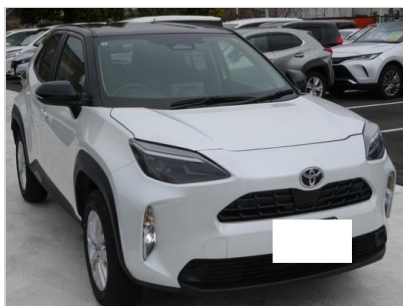

TOYOTA YARIS CROSS G TOYOTA YARIS CROSS G

Stock No : GN123

Vehicle Specifications

| | | | |
|---------------------|--------------------|----------------------------------|------------------------|
| Reference Id | GN123 | Maker | TOYOTA CC |
| Model Code | YARIS CROSS G | Grade/Trim | |
| Chassis No | MXPB10-202**** | Registration Year / Month | 2025/4 |
| Mileage | 20725 km | Engine | 1500 |
| Fuel Type | Petrol | Steering | Right Hand Drive (RHD) |
| Drive Type | FWD | Doors | 5 |
| Seats | 5 | Condition | used |
| Dimension | 4310 x 1770 x 1615 | Availability | Published |