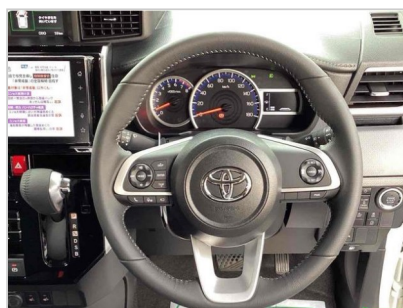

TOYOTA ROOMY CUSTOM G TOYOTA ROOMY CUSTOM G

Stock No : GN123

Vehicle Specifications

Reference Id	GN123	Maker	TOYOTA CC
Model Code	ROOMY CUSTOM G	Grade/Trim	
Chassis No	M900A-123****	Registration Year / Month	2025/10

Mileage	59 km	Engine	1000
Fuel Type	Petrol	Steering	Right Hand Drive (RHD)
Drive Type	FWD	Doors	5
Seats	5	Condition	used
Dimension	3725 x 1670 x 1735	Availability	Published

FOB Price : ¥ 2,916,144

Accessories