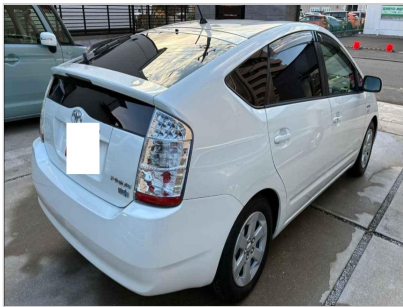

TOYOTA Prius Toyota Prius

Stock No : JCT-13282903

Vehicle Specifications

Reference Id	JCT-13282903	Maker	TOYOTA CC
Model Code	Prius	Grade/Trim	N/A
Chassis No	NHW20-345959***	Registration Year / Month	2008/7

Mileage	199000 km	Engine	1500
Fuel Type	Petrol	Steering	Right Hand Drive (RHD)
Drive Type	RWD	Doors	5
Seats	5	Condition	used
Dimension	445 x 173 x 173	Availability	Published

FOB Price : ¥ 0

Accessories

- ✓ Steering Wheel Cover
- ✓ Car Perfume
- ✓ Alloy Wheels
- ✓ Body Kit
- ✓ Android Player
- ✓ Bluetooth Kit
- ✓ Seat Covers
- ✓ Dashboard Cover
- ✓ Mobile Holder
- ✓ Spoiler
- ✓ Parking Sensors
- ✓ Amplifier