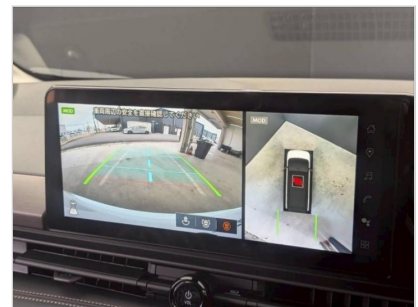

NISSAN Serena Nissan Serena

Stock No : JCT-13915657

Vehicle Specifications

| | | | |
|---------------------|--------------------|----------------------------------|------------------------|
| Reference Id | JCT-13915657 | Maker | NISSAN CC |
| Model Code | Serena | Grade/Trim | |
| Chassis No | GFC28-164540 | Registration Year / Month | 2026/2 |
| Mileage | 12 km | Engine | 1430 |
| Fuel Type | Hybrid | Steering | Right Hand Drive (RHD) |
| Drive Type | FWD | Doors | 5 |
| Seats | 5 | Condition | new |
| Dimension | 4765 x 1715 x 1885 | Availability | Published |