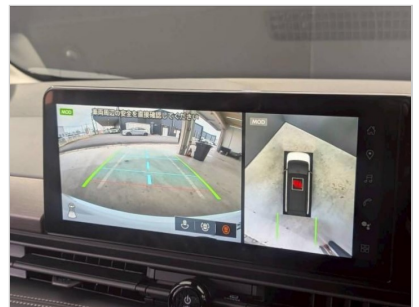

NISAAN Serena Nissan Serena

Stock No : JCT-13785666