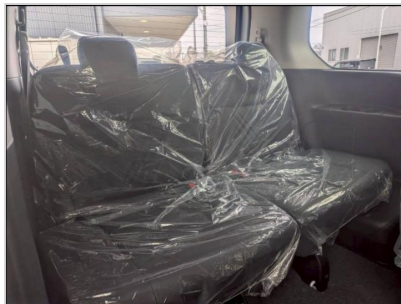

NISAAN Serena Nissan Serena

Stock No : JCT-13785666

Vehicle Specifications

Reference Id	JCT-13785666	Maker	NISSAN CC
Model Code	Serena	Grade/Trim	
Chassis No	GFC28 -164540	Registration Year / Month	2026/2

Mileage	12 km	Engine	1430
Fuel Type	Petrol	Steering	Right Hand Drive (RHD)
Drive Type	FWD	Doors	5
Seats	5	Condition	new
Dimension	4765 x 1715 x 1885	Availability	Published

FOB Price : ¥ 4,970,336

Accessories