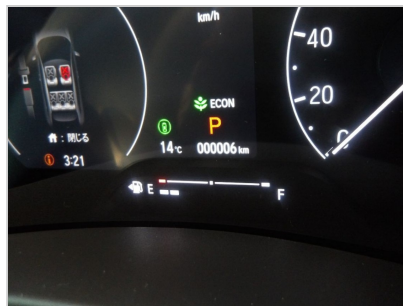

HONDA VEZEL Honda Vezel

Stock No : JCT-13299379

本田技研工業株式会社
型式 6AA-RV5
車台番号 RV5-1312306
3N0T 705-NH902PC -M -S

Vehicle Specifications

Reference Id	JCT-13299379	Maker	HONDA CC
Model Code	VEZEL	Grade/Trim	
Chassis No	RV5-1312306	Registration Year / Month	2026/

Mileage	15 km	Engine	1500
Fuel Type	Hybrid	Steering	Right Hand Drive (RHD)
Drive Type	FWD	Doors	5
Seats	5	Condition	new
Dimension	4330 x 1790 x 1605	Availability	Published

FOB Price : \$ 1

Accessories

- ✓ Floor Mats
- ✓ Car Perfume
- ✓ Chrome Garnish
- ✓ Body Kit
- ✓ Window Tint
- ✓ Parking Sensors
- ✓ Seat Covers
- ✓ Dashboard Cover
- ✓ Armrest Console
- ✓ Spoiler
- ✓ Mud Flaps
- ✓ Side Steps
- ✓ Dash Cam