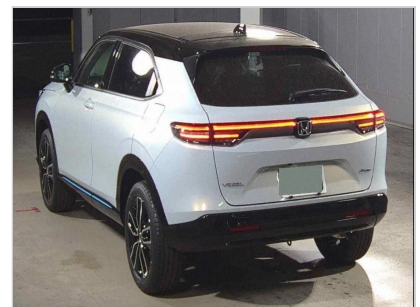

HONDA VEZEL Honda Vezel

Stock No : JCT-13299379

本田技研工業株式会社
型式 6AA-RV5
車台番号 RV5-1312306
3N0T 705-NH902PC -M -S

Vehicle Specifications

Reference Id	JCT-13299379	Maker	HONDA CC
Model Code	VEZEL	Grade/Trim	
Chassis No	RV5-1312306	Registration Year / Month	2026/

Mileage	15 km	Engine	1500
Fuel Type	Hybrid	Steering	Right Hand Drive (RHD)
Drive Type	FWD	Doors	5
Seats	5	Condition	new
Dimension	4330 x 1790 x 1605	Availability	Published

FOB Price : \$ 1

Accessories

- ✓ Floor Mats
- ✓ Car Perfume
- ✓ Chrome Garnish
- ✓ Body Kit
- ✓ Window Tint
- ✓ Parking Sensors
- ✓ Seat Covers
- ✓ Dashboard Cover
- ✓ Armrest Console
- ✓ Spoiler
- ✓ Mud Flaps
- ✓ Side Steps
- ✓ Dash Cam