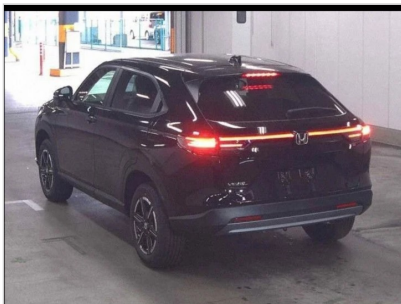

HONDA VEZEL Honda Vezel

Stock No : JCT-13212530

Vehicle Specifications

Reference Id	JCT-13212530	Maker	HONDA CC
Model Code	VEZEL	Grade/Trim	
Chassis No	--	Registration Year / Month	2026/
Mileage	0 km	Engine	1500
Fuel Type	Petrol	Steering	Right Hand Drive (RHD)
Drive Type	4WD	Doors	5
Seats	5	Condition	new
Dimension	4330 x 1790 x 1605	Availability	Published