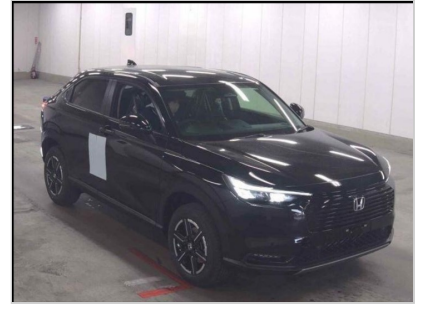

HONDA VEZEL Honda Vezel

Stock No : JCT-13212530

Vehicle Specifications

Reference Id	JCT-13212530	Maker	HONDA CC
Model Code	VEZEL	Grade/Trim	
Chassis No	--	Registration Year / Month	2026/
Mileage	0 km	Engine	1500
Fuel Type	Petrol	Steering	Right Hand Drive (RHD)
Drive Type	4WD	Doors	5
Seats	5	Condition	new
Dimension	4330 x 1790 x 1605	Availability	Published