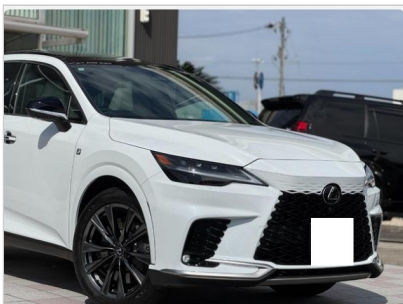

LEXUS RX RX350 F SPORT LEXUS RX RX350 F SPORT

Stock No : GN123

Vehicle Specifications

Reference Id	GN123	Maker	LEXUS CC
Model Code	RX RX350 F SPORT	Grade/Trim	
Chassis No	TALA15-101****	Registration Year / Month	2025/7

Mileage	8720 km	Engine	2400
Fuel Type	Petrol	Steering	Right Hand Drive (RHD)
Drive Type	4WD	Doors	5
Seats	5	Condition	used
Dimension	4890 x 1920 x 1695	Availability	Published

FOB Price : ¥ 23,620,800

Accessories