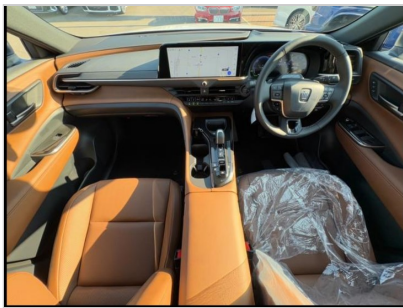

# TOYOTA Crown Toyota Crown

Stock No : JCT-13662026

## Vehicle Specifications

Reference Id	JCT-13662026	Maker	TOYOTA CC
--------------	--------------	-------	-----------

<b>Model Code</b>	Crown	<b>Grade/Trim</b>	
<b>Chassis No</b>	-***752	<b>Registration Year / Month</b>	2025/
<b>Mileage</b>	25 km	<b>Engine</b>	2500
<b>Fuel Type</b>	Hybrid	<b>Steering</b>	Right Hand Drive (RHD)
<b>Drive Type</b>	FWD	<b>Doors</b>	5
<b>Seats</b>	5	<b>Condition</b>	new
<b>Dimension</b>	4981 x 1839 x 1539	<b>Availability</b>	Published