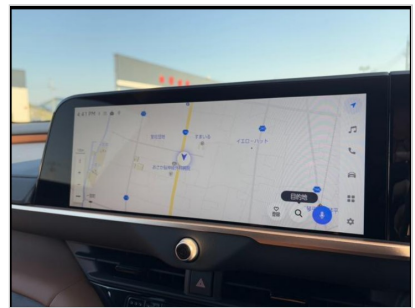

# TOYOTA Crown Toyota Crown

Stock No : JCT-13662026