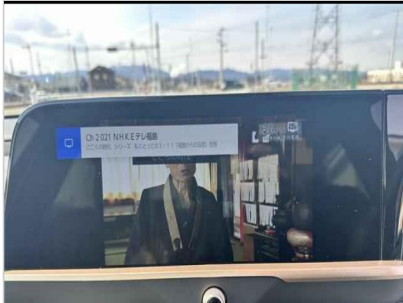

# TOYOTA Crown Toyota Crown

Stock No : JCT-13330417