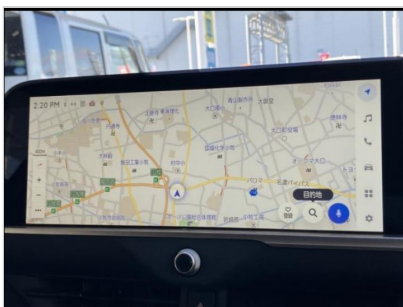

TOYOTA Crown Sport Toyota Crown Sport

Stock No : JCT-13725355

Vehicle Specifications

Reference Id	JCT-13725355	Maker	TOYOTA CC
Model Code	Crown Sport	Grade/Trim	
Chassis No	AZSH36-4041473	Registration Year / Month	2025/2
Mileage	18600 km	Engine	2500
Fuel Type	Petrol	Steering	Right Hand Drive (RHD)
Drive Type	FWD	Doors	5
Seats	5	Condition	used
Dimension	4720 x 1880 x 1565	Availability	Published