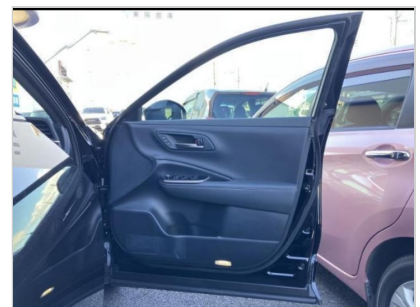

TOYOTA Crown Sport Toyota Crown Sport

Stock No : JCT-13725355

Vehicle Specifications

Reference Id	JCT-13725355	Maker	TOYOTA CC
Model Code	Crown Sport	Grade/Trim	
Chassis No	AZSH36-4041473	Registration Year / Month	2025/2
Mileage	18600 km	Engine	2500
Fuel Type	Petrol	Steering	Right Hand Drive (RHD)
Drive Type	FWD	Doors	5
Seats	5	Condition	used
Dimension	4720 x 1880 x 1565	Availability	Published