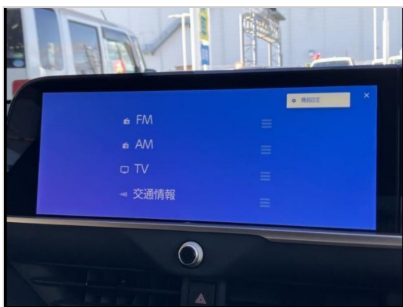

TOYOTA Crown Sport Toyota Crown Sport

Stock No : JCT-13725355

Vehicle Specifications

Reference Id	JCT-13725355	Maker	TOYOTA CC
Model Code	Crown Sport	Grade/Trim	
Chassis No	AZSH36-4041473	Registration Year / Month	2025/2
Mileage	18600 km	Engine	2500
Fuel Type	Petrol	Steering	Right Hand Drive (RHD)
Drive Type	FWD	Doors	5
Seats	5	Condition	used
Dimension	4720 x 1880 x 1565	Availability	Published