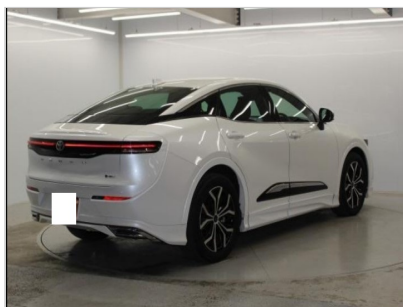

# TOYOTA Crown Toyota Crown

Stock No : JCT-13526524

## Vehicle Specifications

<b>Reference Id</b>	JCT-13526524	<b>Maker</b>	TOYOTA CC
<b>Model Code</b>	Crown	<b>Grade/Trim</b>	
<b>Chassis No</b>	AZSH35-6028105	<b>Registration Year / Month</b>	2025/1
<b>Mileage</b>	8257 km	<b>Engine</b>	2500
<b>Fuel Type</b>	Hybrid	<b>Steering</b>	Right Hand Drive (RHD)
<b>Drive Type</b>	FWD	<b>Doors</b>	5
<b>Seats</b>	5	<b>Condition</b>	used