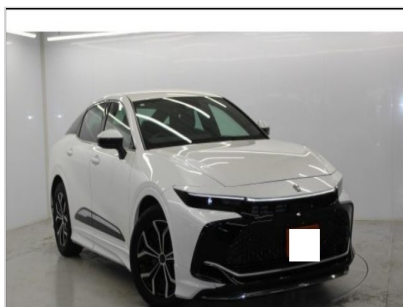

# TOYOTA Crown Toyota Crown

Stock No : JCT-13526524

## Vehicle Specifications

<b>Reference Id</b>	JCT-13526524	<b>Maker</b>	TOYOTA CC
<b>Model Code</b>	Crown	<b>Grade/Trim</b>	
<b>Chassis No</b>	AZSH35-6028105	<b>Registration Year / Month</b>	2025/1
<b>Mileage</b>	8257 km	<b>Engine</b>	2500
<b>Fuel Type</b>	Hybrid	<b>Steering</b>	Right Hand Drive (RHD)
<b>Drive Type</b>	FWD	<b>Doors</b>	5
<b>Seats</b>	5	<b>Condition</b>	used