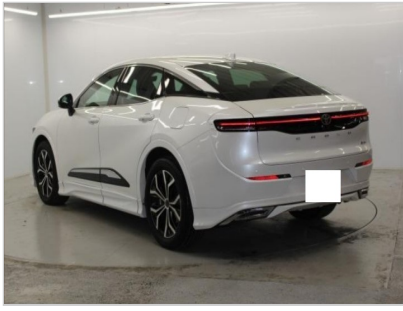

# TOYOTA Crown Toyota Crown

Stock No : JCT-13526524

## Vehicle Specifications

<b>Reference Id</b>	JCT-13526524	<b>Maker</b>	TOYOTA CC
<b>Model Code</b>	Crown	<b>Grade/Trim</b>	
<b>Chassis No</b>	AZSH35-6028105	<b>Registration Year / Month</b>	2025/1
<b>Mileage</b>	8257 km	<b>Engine</b>	2500
<b>Fuel Type</b>	Hybrid	<b>Steering</b>	Right Hand Drive (RHD)
<b>Drive Type</b>	FWD	<b>Doors</b>	5
<b>Seats</b>	5	<b>Condition</b>	used