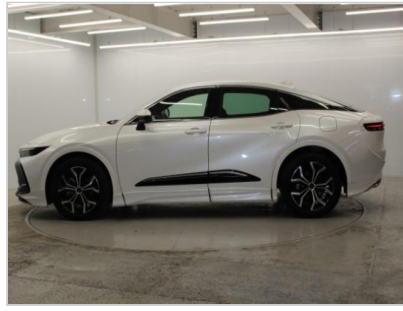

# TOYOTA Crown Toyota Crown

Stock No : JCT-13526524

## Vehicle Specifications

<b>Reference Id</b>	JCT-13526524	<b>Maker</b>	TOYOTA CC
<b>Model Code</b>	Crown	<b>Grade/Trim</b>	
<b>Chassis No</b>	AZSH35-6028105	<b>Registration Year / Month</b>	2025/1
<b>Mileage</b>	8257 km	<b>Engine</b>	2500
<b>Fuel Type</b>	Hybrid	<b>Steering</b>	Right Hand Drive (RHD)
<b>Drive Type</b>	FWD	<b>Doors</b>	5
<b>Seats</b>	5	<b>Condition</b>	used

<b>Dimension</b>	4930 x 1840 x 1539	<b>Availability</b>	Published
------------------	--------------------	---------------------	-----------

**FOB Price : ¥ 5,096,000**