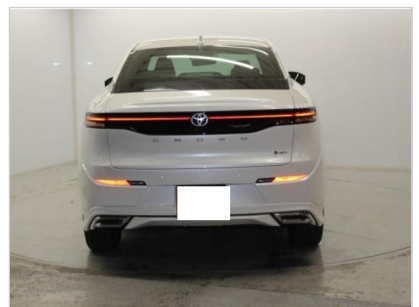

# TOYOTA Crown Toyota Crown

Stock No : JCT-13526524

## Vehicle Specifications

<b>Reference Id</b>	JCT-13526524	<b>Maker</b>	TOYOTA CC
<b>Model Code</b>	Crown	<b>Grade/Trim</b>	
<b>Chassis No</b>	AZSH35-6028105	<b>Registration Year / Month</b>	2025/1
<b>Mileage</b>	8257 km	<b>Engine</b>	2500
<b>Fuel Type</b>	Hybrid	<b>Steering</b>	Right Hand Drive (RHD)
<b>Drive Type</b>	FWD	<b>Doors</b>	5
<b>Seats</b>	5	<b>Condition</b>	used