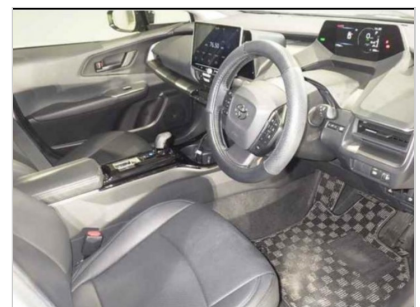

TOYOTA Prius Toyota Prius

Stock No : JCT-13663622

Vehicle Specifications

Reference Id	JCT-13663622	Maker	TOYOTA CC
Model Code	Prius	Grade/Trim