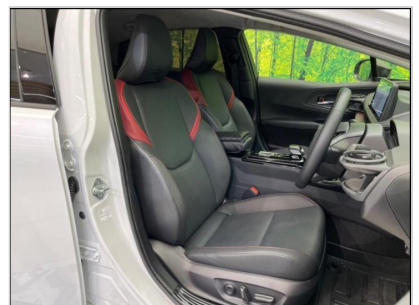

TOYOTA Prius Toyota Prius

Stock No : JCT-13678335

Vehicle Specifications

Reference Id	JCT-13678335	Maker	TOYOTA CC
Model Code	Prius	Grade/Trim	
Chassis No	MXWH60-4126667	Registration Year / Month	2025/4

Mileage	7486 km	Engine	2000
Fuel Type	Hybrid	Steering	Right Hand Drive (RHD)
Drive Type	FWD	Doors	5
Seats	5	Condition	used
Dimension	4540 x 1760 x 1490	Availability	Published